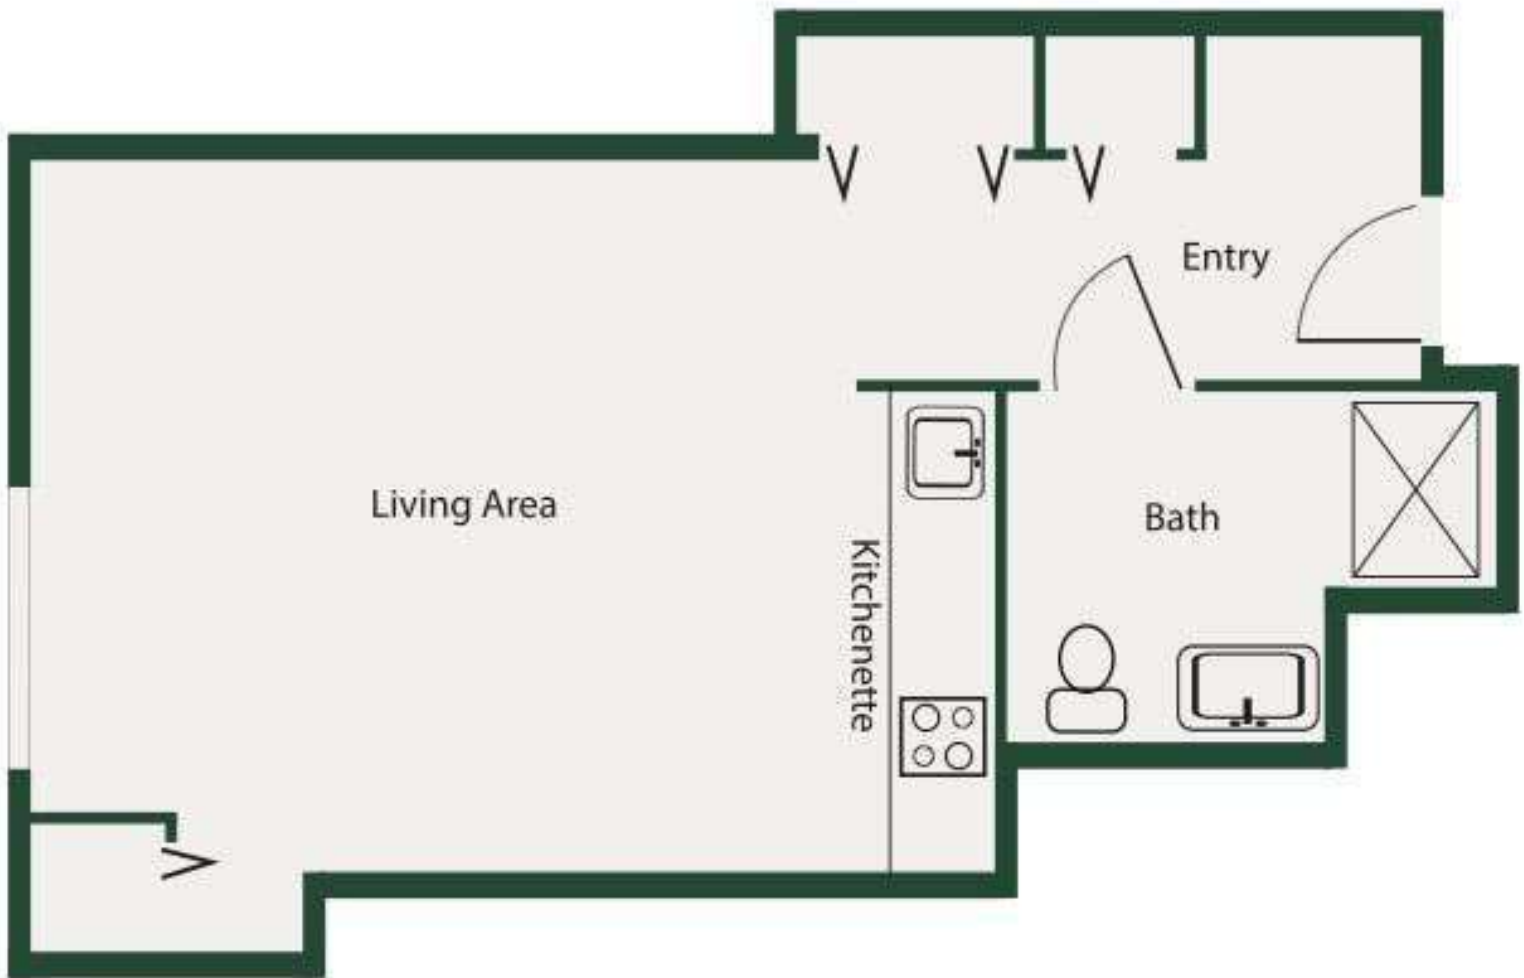

**B BENTLEY
COMMONS**

at Bedford

A Premier Senior Living Community

**1 Bedroom
615 Sq. Ft.**

Square footage is approximate.

**B BENTLEY
COMMONS**

at Bedford

A Premier Senior Living Community

**2 Bedroom
763 Sq. Ft.**

Square footage is approximate.

**B BENTLEY
COMMONS**

at Bedford

A Premier Senior Living Community

Studio

480 Sq. Ft.

Square footage is approximate.